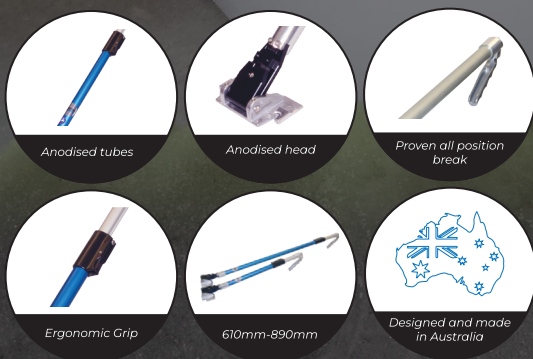

1300 653 177
Gold Coast • Sydney • Melbourne • Perth

COMPACT PRO-REACH FLAT BOX HANDLE

TAPEPRO

FLAT BOX HANDLES

This compact flat box handle is perfect for confined spaces, is more comfortable on horizontal flat joints and can still extend up to 890mm! It's also lightweight at 1kg.

Product Description	Compact Pro-Reach Flat Box Handle - Carbine
Product Code	FHX-C
Barcode	9315778003803

For more information contact Wallboard Tools:

P: 1300 653 177 | F: 1300 657 442 | E: sales@wallboardtools.com.au | W: www.wallboardtools.com.au